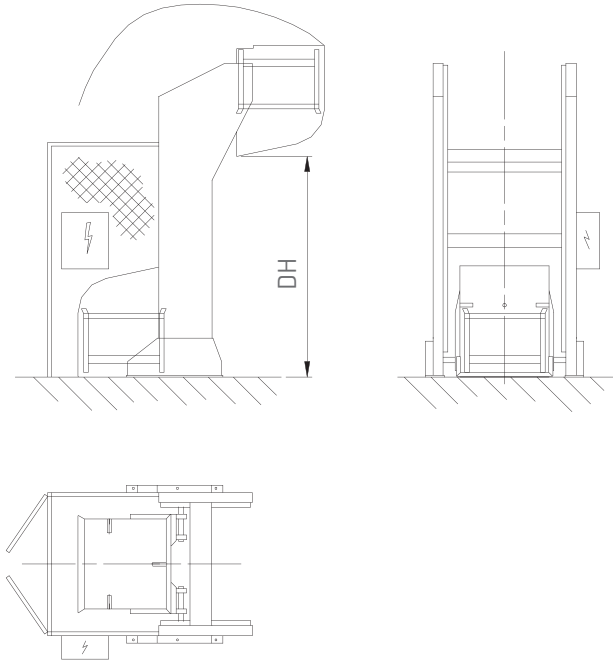

Lift Tipper Type LTD and LTS

TYPE LTD

TYPE LTS

CONTAINER SIZE

TIP OVER LC AXIS

DH: Discharge Height

HC: Height Container
WC: Width Container
LC: Length Container

TYPE	MAX. LOAD CAPACITY [KG]	MAX. CONTAINER SIZE LC X WC X HC [mm]	DESIGN	LAYOUT SEE
LTS010/	100	600 X 450 X 450	SINGLE STAND	TYPE LTS
LTS032/	315	800 X 600 X 500	SINGLE STAND	TYPE LTS
LTS063/	630	1000 X 800 X 600	SINGLE STAND	TYPE LTS
LTD063/	630	1240 X 840 X 980	DOUBLE STAND	TYPE LTD
LTD100/	1000	1240 X 840 X 980	DOUBLE STAND	TYPE LTD
LTD160/	1600	1240 X 840 X 980	DOUBLE STAND	TYPE LTD
LTD200/	2000	1240 x 840 x 980	DOUBLE STAND	TYPE LTD