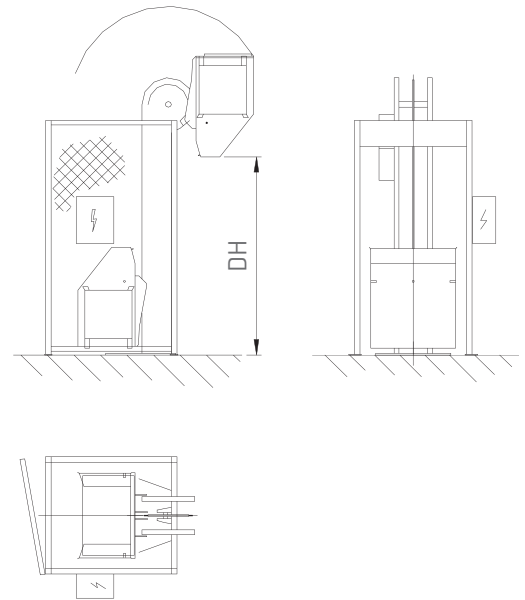

Lift Tipper Type LTD and LTS

TYPE LTD

TYPE LTS

CONTAINER SIZE

TIP OVER LC AXIS

DH: Discharge Height

HC: Height Container
WC: Width Container
LC: Length Container

TYPE	MAX. LOAD CAPACITY [KG]	MAX. CONTAINER SIZE LC X WC X HC [mm]	DESIGN	LAYOUT SEE
LTS010/	100	600 X 450 X 450	SINGLE STAND	TYPE LTS
LTS032/	315	800 X 600 X 500	SINGLE STAND	TYPE LTS
LTS063/	630	1000 X 800 X 600	SINGLE STAND	TYPE LTS
LTD063/	630	1240 X 840 X 980	DOUBLE STAND	TYPE LTD
LTD100/	1000	1240 X 840 X 980	DOUBLE STAND	TYPE LTD
LTD160/	1600	1240 X 840 X 980	DOUBLE STAND	TYPE LTD
LTD200/	2000	1240 x 840 x 980	DOUBLE STAND	TYPE LTD