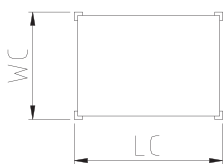

Lift Tipper Type LTD and LTS

TYPE LTD

TYPE LTS

CONTAINER SIZE

TIP OVER LC AXIS

DH: Discharge Height

HC: Height Container
WC: Width Container
LC: Length Container

TYPE	MAX. LOAD CAPACITY [KG]	MAX. CONTAINER SIZE LC X WC X HC [mm]	DESIGN	LAYOUT SEE
LTS010/	100	600 X 450 X 450	SINGLE STAND	TYPE LTS
LTS032/	315	800 X 600 X 500	SINGLE STAND	TYPE LTS
LTS063/	630	1000 X 800 X 600	SINGLE STAND	TYPE LTS
LTD063/	630	1240 X 840 X 980	DOUBLE STAND	TYPE LTD
LTD100/	1000	1240 X 840 X 980	DOUBLE STAND	TYPE LTD
LTD160/	1600	1240 X 840 X 980	DOUBLE STAND	TYPE LTD
LTD200/	2000	1240 x 840 x 980	DOUBLE STAND	TYPE LTD